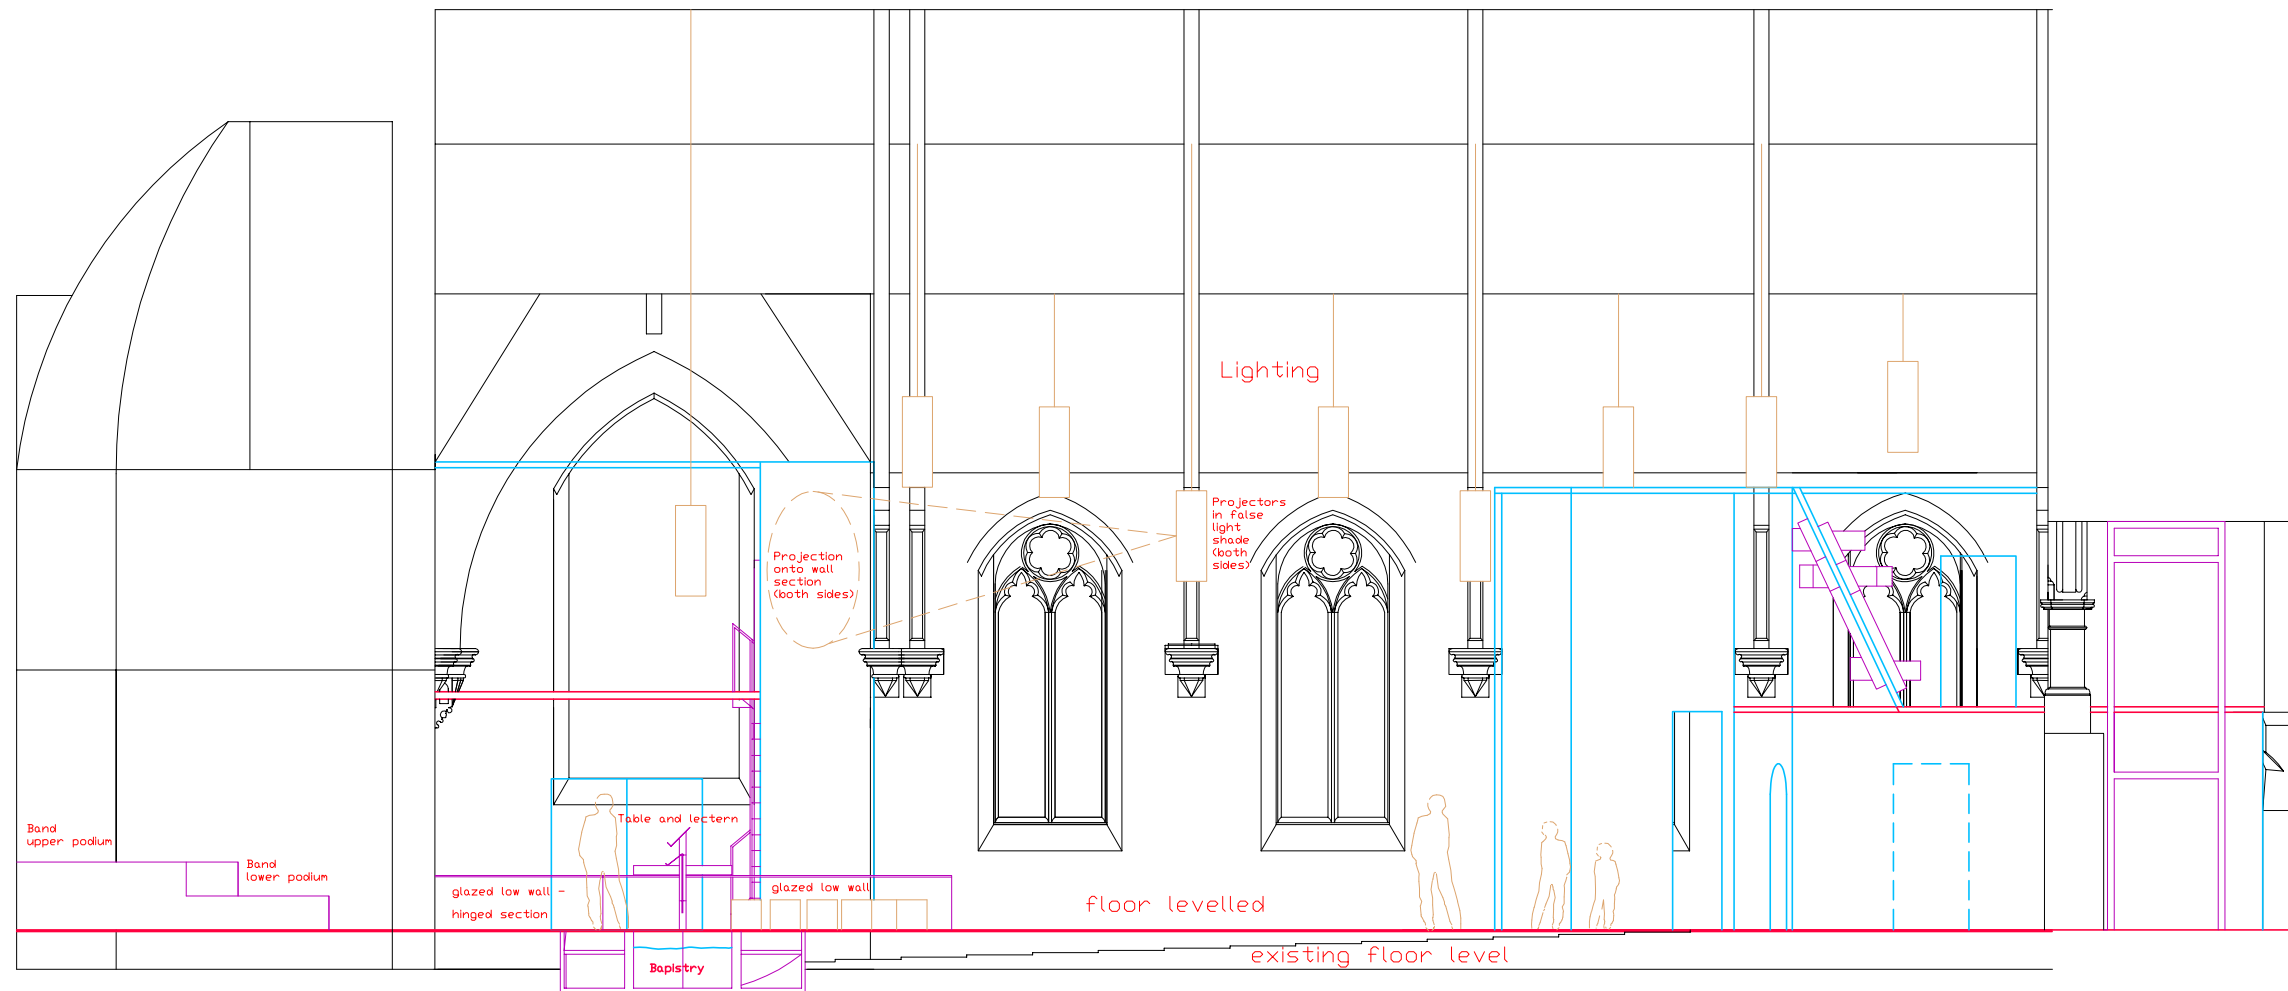

Project
Harrogate Baptist Church;
Sanctuary development

Client
Harrogate Baptist Church

Notes

Date
22nd May 2009

Drawn by
Jonathan Potter

Scale
1:50 @ A1

Drawing no. & rev.
0905220042c