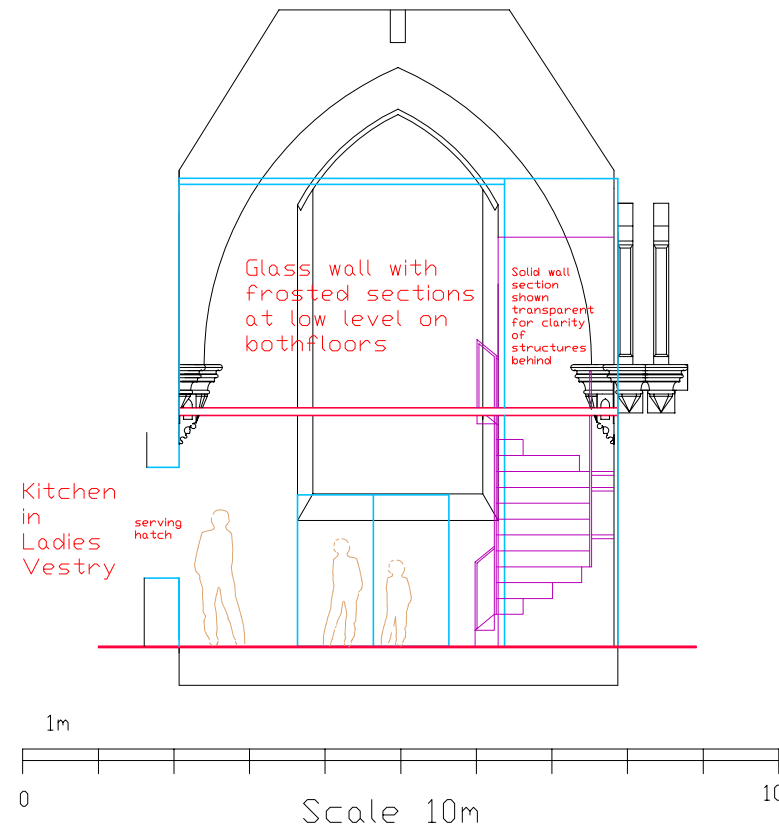

Project
 Harrogate Baptist Church;
 Sanctuary development

Client
 Harrogate Baptist Church

Notes
 Possible phase 3

Drawing name
 Creche and meeting room

Date 22nd May 2009 **Drawn by** Jonathan Potter

Scale 1:50 @ A1 **Drawing no. & rev.** 0905220044c