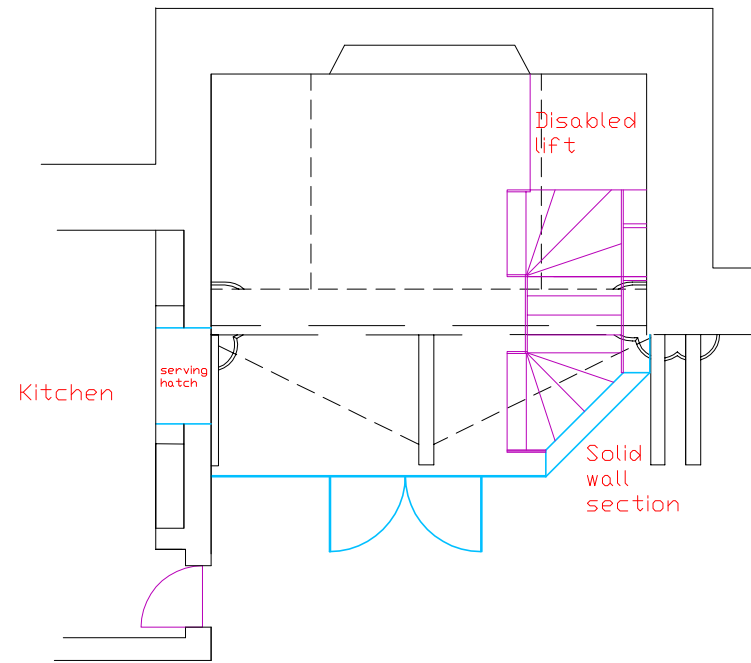

Project
 Harrogate Baptist Church;
 Sanctuary development

Client
 Harrogate Baptist Church

Notes
 Possible phase 3

Drawing name
 Creche and meeting room

Date 22nd May 2009 **Drawn by** Jonathan Potter

Scale 1:50 @ A1 **Drawing no. & rev.** 0905220044c