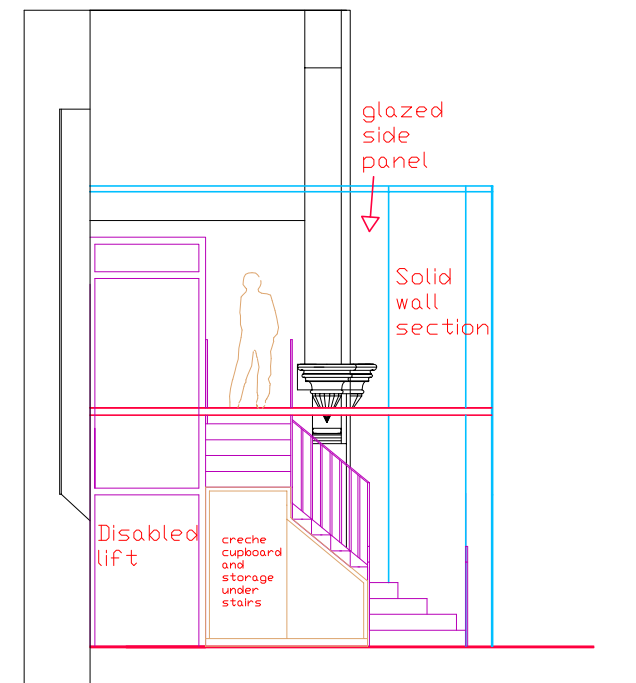

Project
 Harrogate Baptist Church;
 Sanctuary development

Client
 Harrogate Baptist Church

Notes
 Possible phase 3

Drawing name
 Creche and meeting room

Date 22nd May 2009 **Drawn by** Jonathan Potter

Scale 1:50 @ A1 **Drawing no. & rev.** 0905220044c