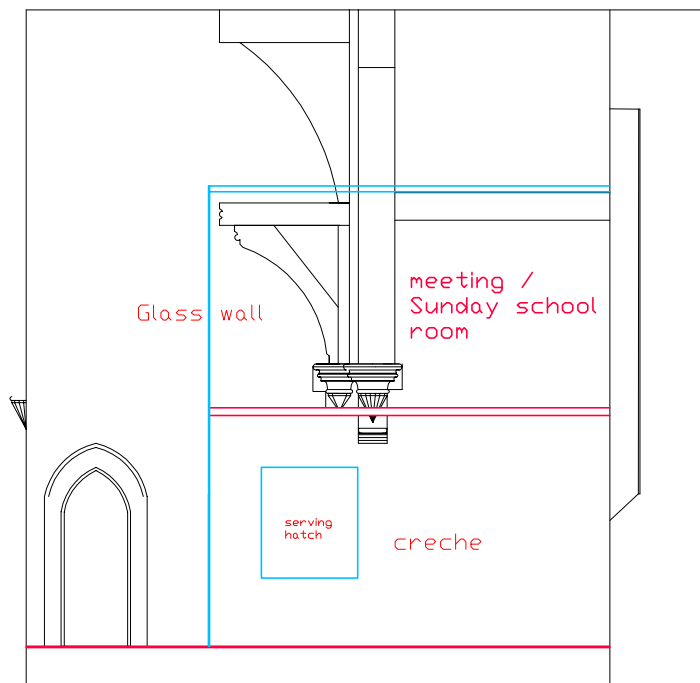

Project
 Harrogate Baptist Church;
 Sanctuary development

Client
 Harrogate Baptist Church

Notes
 Possible phase 3

Drawing name
 Creche and meeting room

Date 22nd May 2009 **Drawn by** Jonathan Potter

Scale 1:50 @ A1 **Drawing no. & rev.** 0905220044c