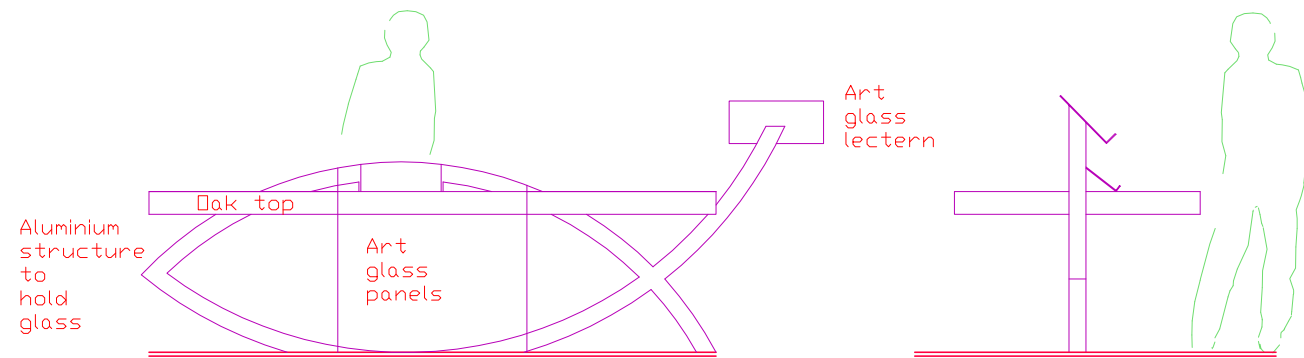

**Project**

Harrogate Baptist Church;  
Sanctuary development

**Client**

Harrogate Baptist Church

**Notes**

**Drawing name**

Communion table and baptistry

**Date**

22nd May 2009

**Drawn by**

Jonathan Potter

**Scale**

1:20 @ A1

**Drawing no. & rev.**

0905220045c