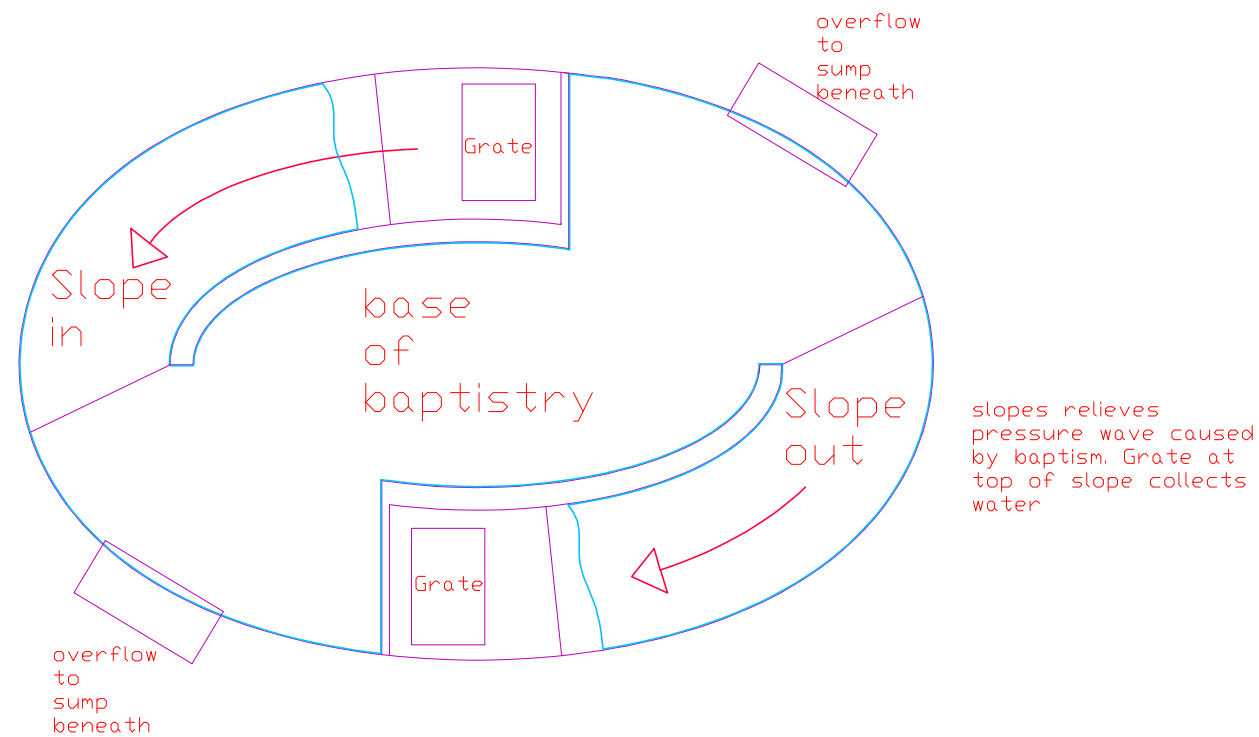

**Project**

Harrogate Baptist Church;  
Sanctuary development

**Client**

Harrogate Baptist Church

**Notes**

**Drawing name**

Communion table and baptistry

**Date**

22nd May 2009

**Drawn by**

Jonathan Potter

**Scale**

1:20 @ A1

**Drawing no. & rev.**

0905220045c