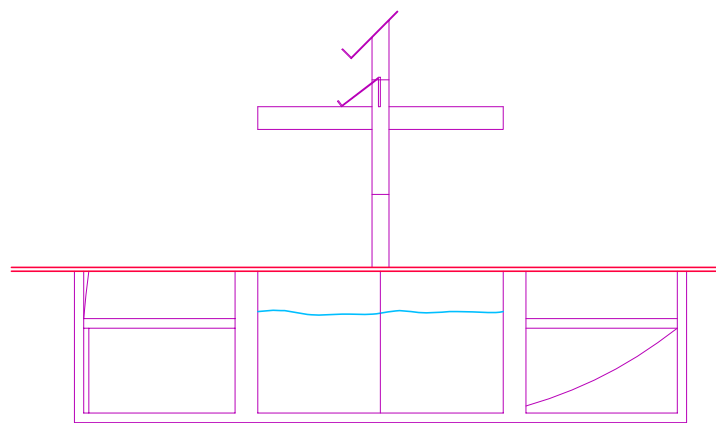

**Project**

Harrogate Baptist Church;  
Sanctuary development

**Client**

Harrogate Baptist Church

**Notes**

**Drawing name**

Communion table and baptistry

**Date**

22nd May 2009

**Drawn by**

Jonathan Potter

**Scale**

1:20 @ A1

**Drawing no. & rev.**

0905220045c