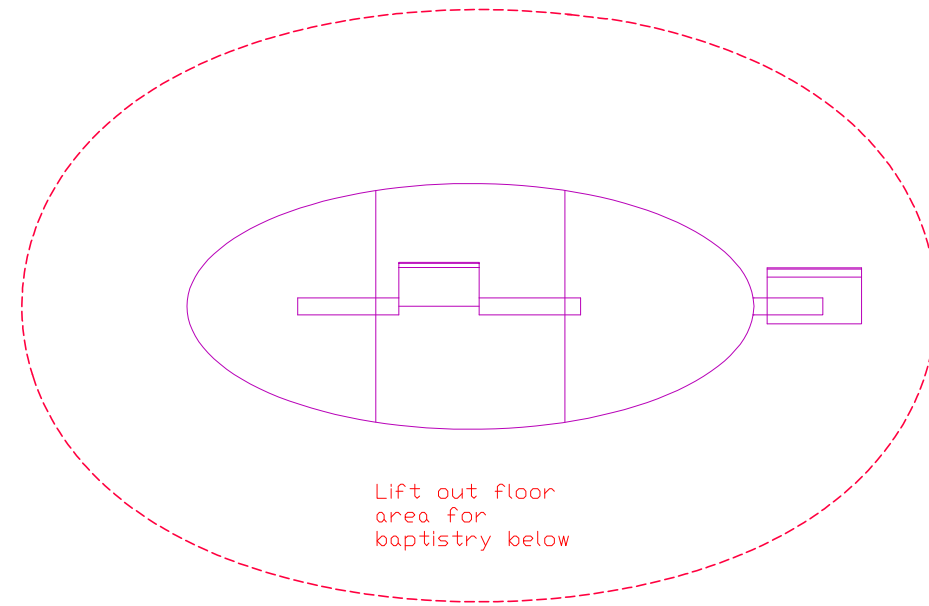

**Project**

Harrogate Baptist Church;  
Sanctuary development

**Client**

Harrogate Baptist Church

**Notes**

**Drawing name**

Communion table and baptistry

**Date**

22nd May 2009

**Drawn by**

Jonathan Potter

**Scale**

1:20 @ A1

**Drawing no. & rev.**

0905220045c